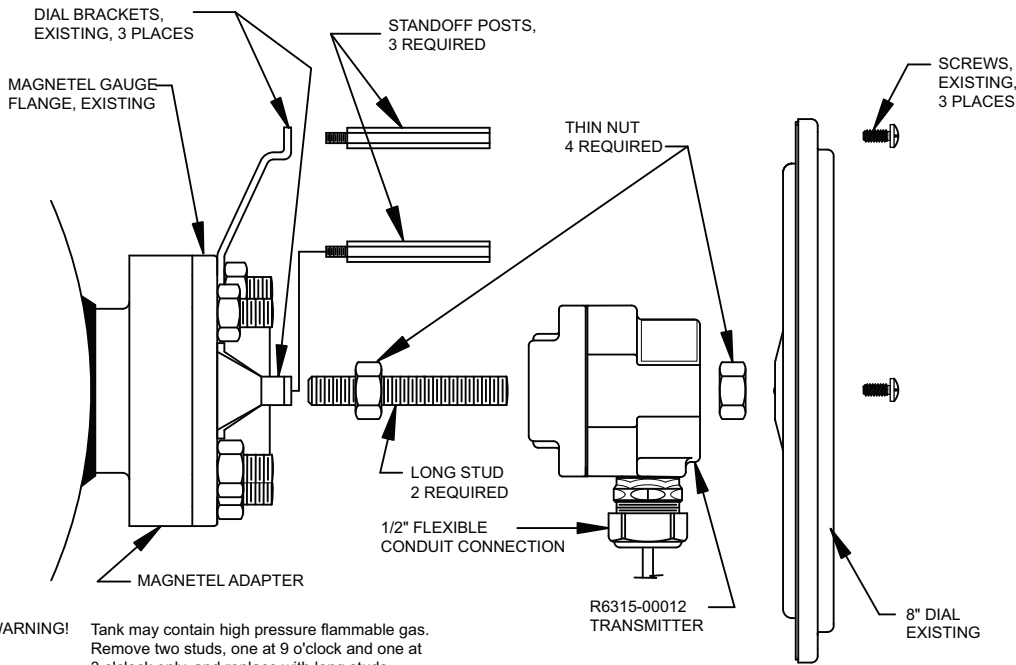

**ROCHESTER
GAUGES, INC.**

**R6315-12 Transmitter Installation
on Rochester Magnetel™ Gauge
or Master Gauge with 3 Dial
Mounting Brackets**

**DS-873
Front**

ISO 9001:2008 CERTIFIED

WARNING! Tank may contain high pressure flammable gas. Remove two studs, one at 9 o'clock and one at 3 o'clock only, and replace with long studs. Danger of fire or explosion may exist if more than two opposing studs are removed.

NOTE: This detail for use with centerline Magnetel and transmitter only.

NOTE: This detail for use with centerline Magnetel and transmitter only.

NOTE: Materials and specifications are subject to change without notice. Ratings subject to change due to temperature and other environmental considerations.