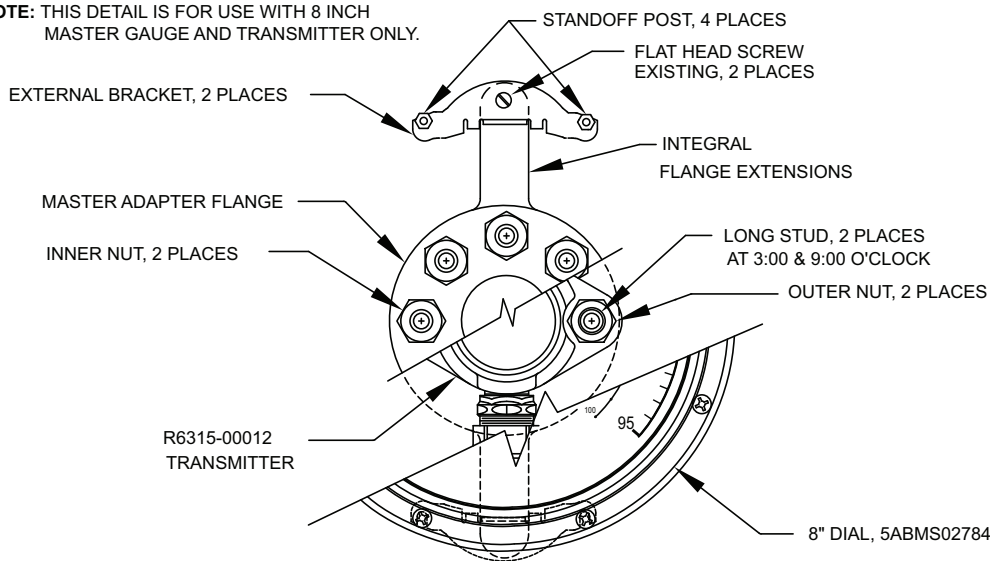

**DS-873
Back**

**R6315-12 Transmitter Installation on Master
Gauge with 2 Dial Mounting Brackets**

NOTE: THIS DETAIL IS FOR USE WITH 8 INCH, OLD STYLE, MASTER GAUGE WITH DIAL MOUNTING EARS AT 12:00 & 6:00 O'CLOCK AND R6315-00012 TRANSMITTER.

NOTE: THIS DETAIL IS FOR USE WITH 8 INCH MASTER GAUGE AND TRANSMITTER ONLY.

NOTE: IF YOUR GAUGE IS EQUIPPED WITH "OLD STYLE" 8" DIAL S/A, REPLACE WITH 8 INCH DIAL S/A P/N 5ABMS02784.

NOTE: Materials and specifications are subject to change without notice.
Ratings subject to change due to temperature and other environmental considerations.