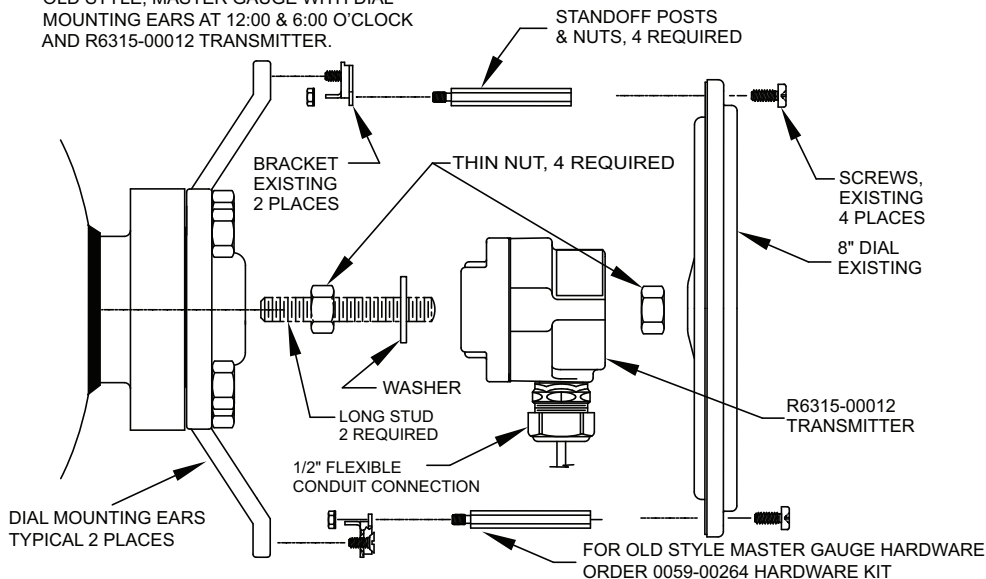

R6315-12 Transmitter Installation on Rochester Magnetel Gauge or Master Gauge with 3 Dial Mounting Brackets

**ROCHESTER
GAUGES, INC.**

R6315-12 Transmitter Installation on Master Gauge with 2 Dial Mounting Brackets

**DS-873
Back**

**R6315-12 Transmitter Installation on Master
Gauge with 2 Dial Mounting Brackets**

NOTE: THIS DETAIL IS FOR USE WITH 8 INCH, OLD STYLE, MASTER GAUGE WITH DIAL MOUNTING EARS AT 12:00 & 6:00 O'CLOCK AND R6315-00012 TRANSMITTER.