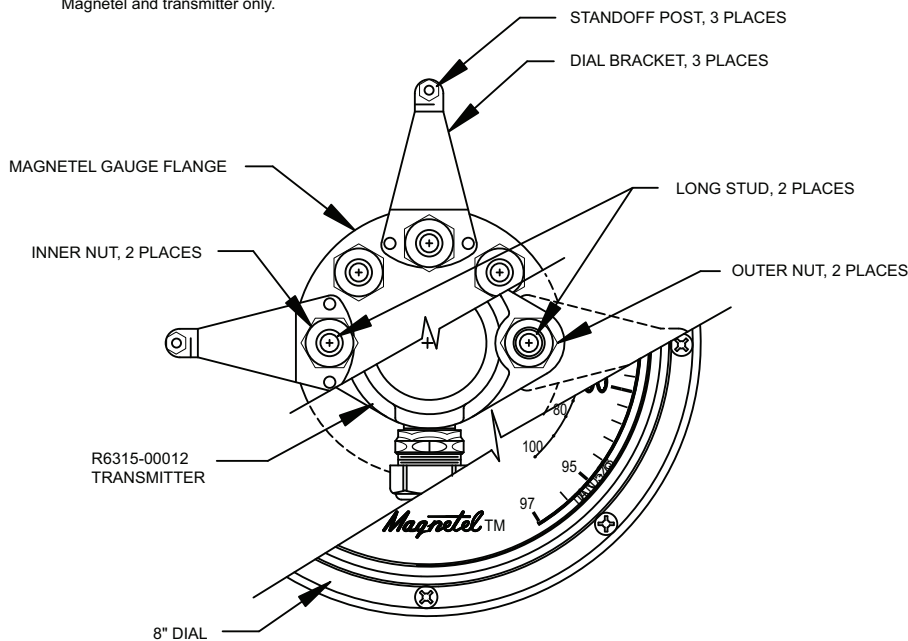

NOTE: Materials and specifications are subject to change without notice. Ratings subject to change due to temperature and other environmental considerations.

R6315-12 Transmitter Installation on Rochester Magnetel Gauge or Master Gauge with 3 Dial Mounting Brackets